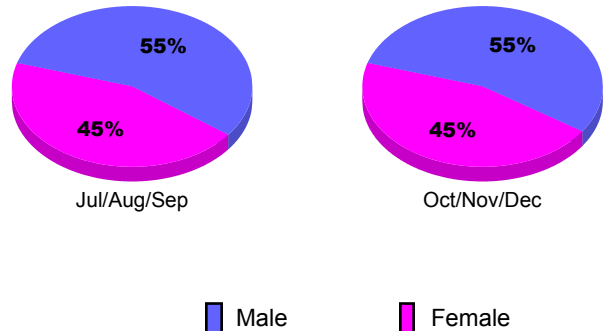

Gender Comparison 2010-2011