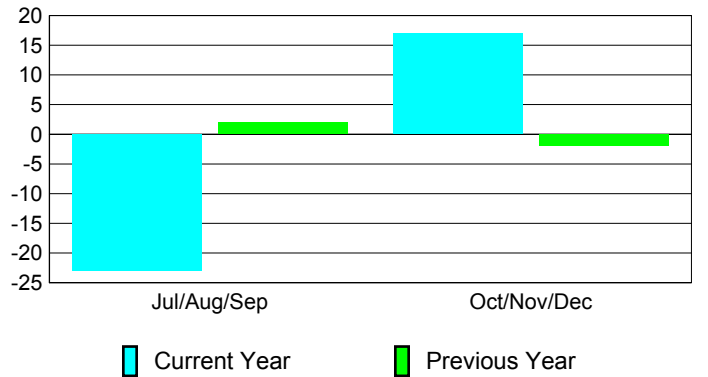

Comparison of Membership Gain/Loss

Current Year Compared to the Previous Year