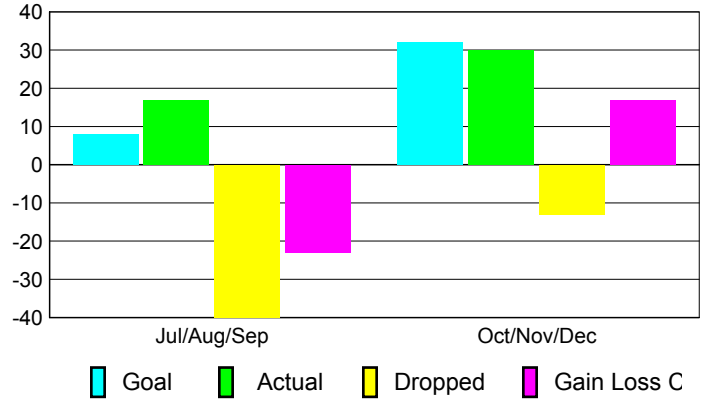

Month	New Club Goal	Actual New Clubs	Actual Dropped Clubs	Gain/Loss of Clubs	Gain/Loss of Clubs
Jul/Aug/Sep	0	0	0	0	0
Oct/Nov/Dec	1	0	0	0	0
Totals	1	0	0	0	0

Club Results 2010-2011

Goal, New, Dropped, Gain/Loss

Comparison of Club Gain/Loss

Current Year Compared to the Previous Year

YTD Status Quo Clubs 2010-2011

Status Quo Clubs Compared to Status Quo Members

MEMBERSHIP

Membership Results
2010-2011

Membership
2009-2010

Month	Net Memb Goal	Actual New Memb	Actual Dropped Memb	Gain/Loss of Memb	Gain/Loss of Memb
Jul/Aug/Sep	8	17	-40	-23	2
Oct/Nov/Dec	32	30	-13	17	-2
Totals	40	47	-53	-6	0

Membership Results 2010-2011

Goal, New, Dropped, Gain/Loss