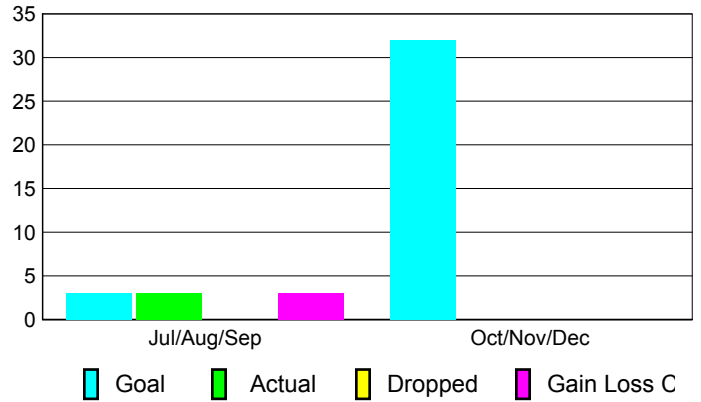

Membership Results 2010-2011

Goal, New, Dropped, Gain/Loss

Comparison of Membership Gain/Loss

Current Year Compared to the Previous Year