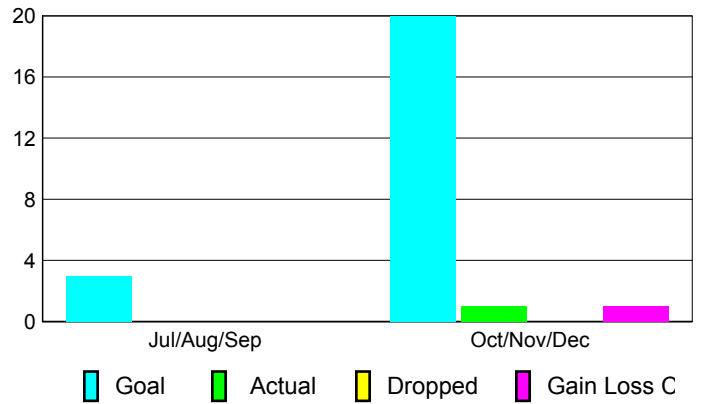

Membership Results 2010-2011

Goal, New, Dropped, Gain/Loss