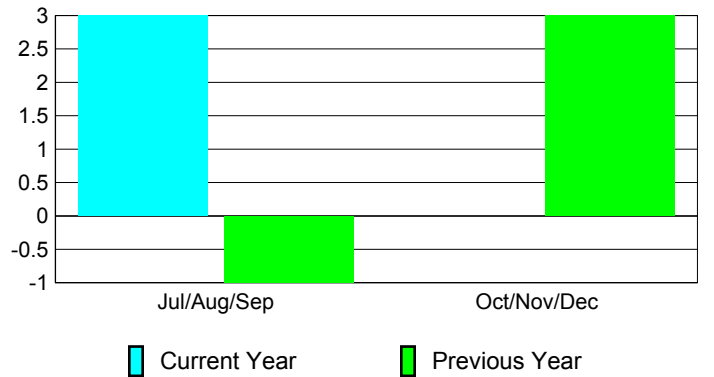

Membership Results
2010-2011

Membership
2009-2010

Month	Net Memb Goal	Actual New Memb	Actual Dropped Memb	Gain/Loss of Memb	Gain/Loss of Memb
Jul/Aug/Sep	3	3	0	3	-1
Oct/Nov/Dec	32	0	0	0	3
Totals	35	3	0	3	2

Membership Results 2010-2011

Goal, New, Dropped, Gain/Loss

Comparison of Membership Gain/Loss

Current Year Compared to the Previous Year

Gender Comparison 2010-2011

Jul/Aug/Sep

Oct/Nov/Dec

Male